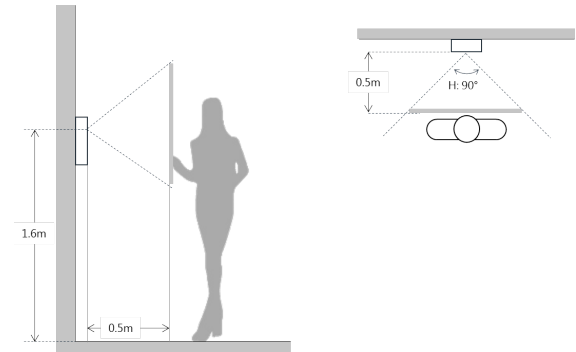

#### General

Ingress Protection	IP54
Tamper Switch	1
Installation	Flush
Material	Aluminum & Plastic
Power	DC 12V
Power Consumption	Standby ≤1W, Work ≤10W
Working Temperature	-30°C~+60°C
Relative Humidity	10%~90%RH
Dimensions	100.0mm×141.0mm×42.0mm
Weight	0.4Kg

Dimensions

View Area

Application