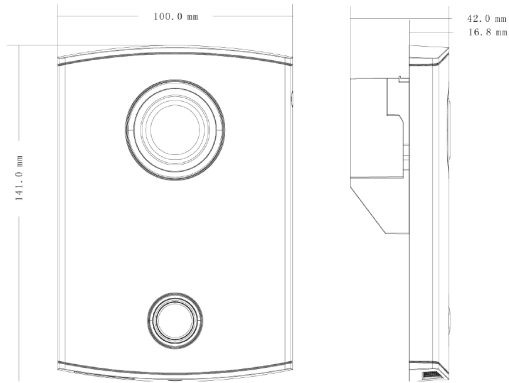

#### General

Ingress Protection	IP54
Tamper Switch	1
Installation	Flush
Material	Aluminum & Plastic
Power	DC 12V
Power Consumption	Standby ≤1W, Work ≤10W
Working Temperature	-30°C~+60°C
Relative Humidity	10%~90%RH
Dimensions	100.0mm×141.0mm×42.0mm
Weight	0.4Kg

Dimensions

View Area

Application